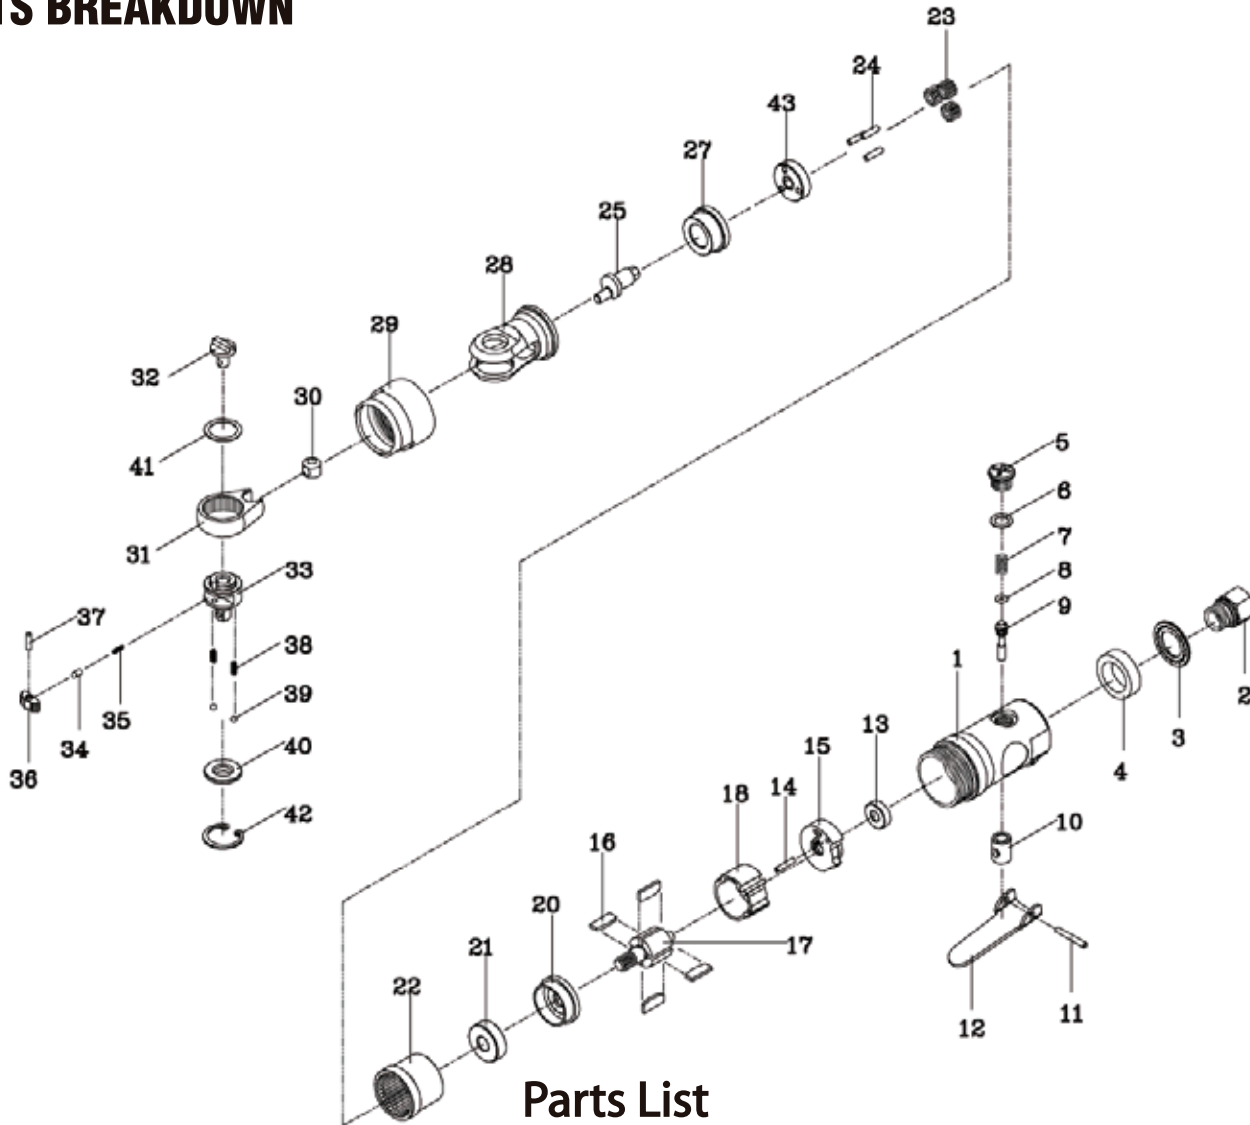

**PARTS BREAKDOWN**

**Parts List**

Index No.	Part No.	Description	Qty	Index No.	Part No.	Description	Qty	Index No.	Part No.	Description	Qty
1	1111-01	Throttle Handle	1	15	1111-15	Rear End Plate	1	31	1111-31	Yoke	1
2	1111-02	Air Inlet Bushing	1	16	1111-16	Rotor Blade	4	32	1111-32	Reverse Button	1
6	1111-03	Exhaust Deflector	1	17	1111-17	Rotor	1	33	1111-33	1/4" Ratchet Anvil	1
4	1111-04	Muffler Felt	1	18	1111-18	Cylinder	1	34	1111-34	Spring Cap	1
5	1111-05	Throttle Valve Plug	1	20	1111-20	Front End Plate	1	35	1111-35	Spring	1
6	1111-06	O-Ring	1	21	1111-21	Ball Bearing	1	36	1111-36	Pawl	1
7	1111-07	Spring	1	22	1111-22	Internal Gear	1	37	1111-37	Needle Roller	1
8	1111-08	O-Ring	1	23	1111-23	Idler Gear	3	38	1111-38	Friction Spring	2
9	1111-09	Valve Stem	1	24	1111-24	Needle Roller	3	39	1111-39	Steel Ball	2
10	1111-10	Throttle Valve	1	25	1111-25	Crank Shaft	1	40	1111-40	1/4" Thrust Washer	1
11	1111-11	Spring Pin	1	27	1111-27	Bushing	1	41	1111-41	Washer	1
12	1111-12	Throttle Lever	1	28	1111-28	Ratchet Housing	1	42	1111-42	Internal Retaining Ring	1
13	1111-13	Ball Bearing	1	29	1111-29	Clamp Nut	1	43	1111-43	Idler Gear Plate	1
14	1111-14	Spring Pin	1	30	1111-30	Drive Bushing	1				